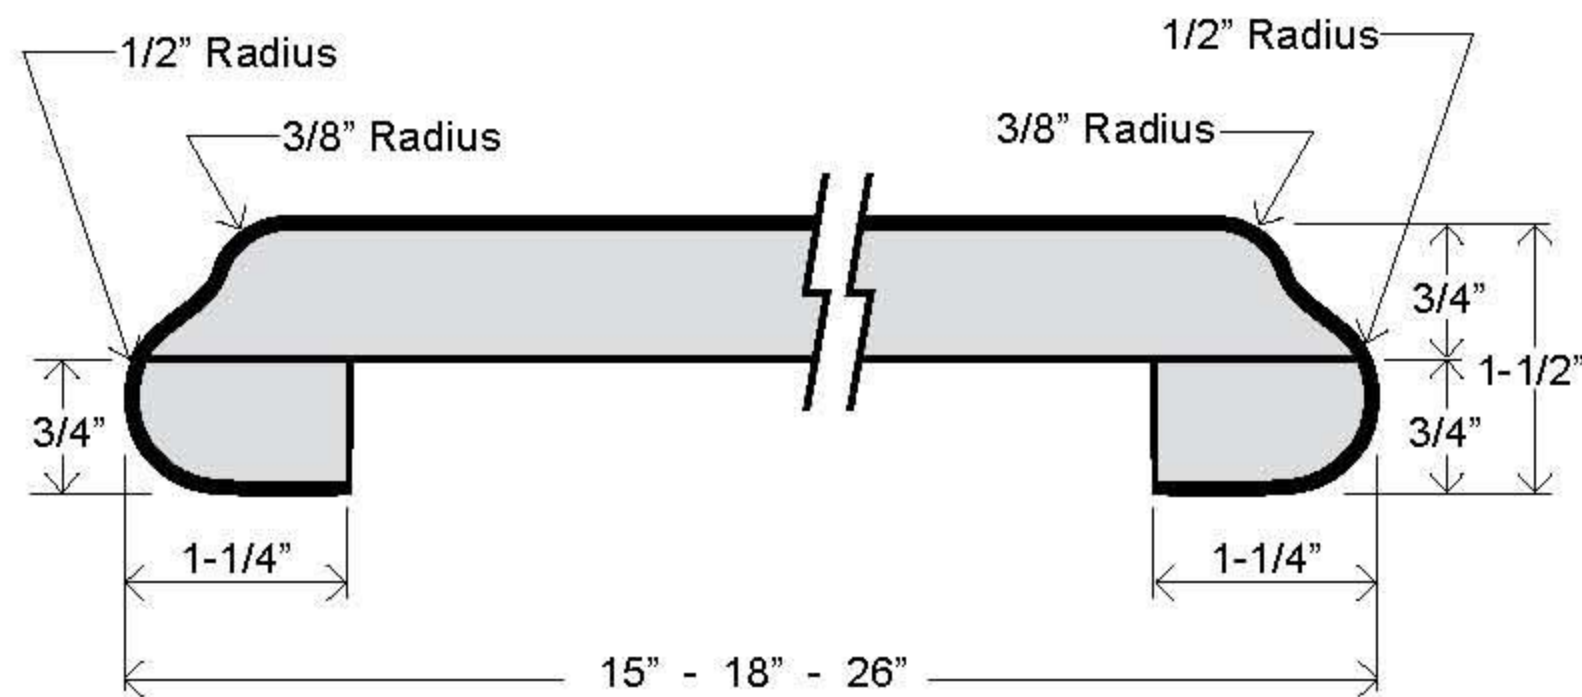

KITCHEN & VANITY TOP
SAV 19
SAV 22-1/2
SAK 25-1/4

BAR TOP
SAB 26-1/2
SAB 30
SAB 36
SAB 42

BAR TOP
SAB 15
SAB 18
SAB 26

FLAT DECK TOP
SAF 22-1/2
SAF 25-1/4
SAF 26-1/2
SAF 30
SAF 36
SAF 42

FEATURES

- Sculptured front nose, 1-1/2" thick
- 1/4" cove radius for easy cleaning
- Featuring 1" x 1" cove molding
- 3/8" MDF scribe for fitting out-of-square walls
- Kitchen and vanity tops feature 3" backsplash
- All bars feature sculptured profile wrap both sides
- Flat deck tops feature sculptured wrap front side, unfinished back side