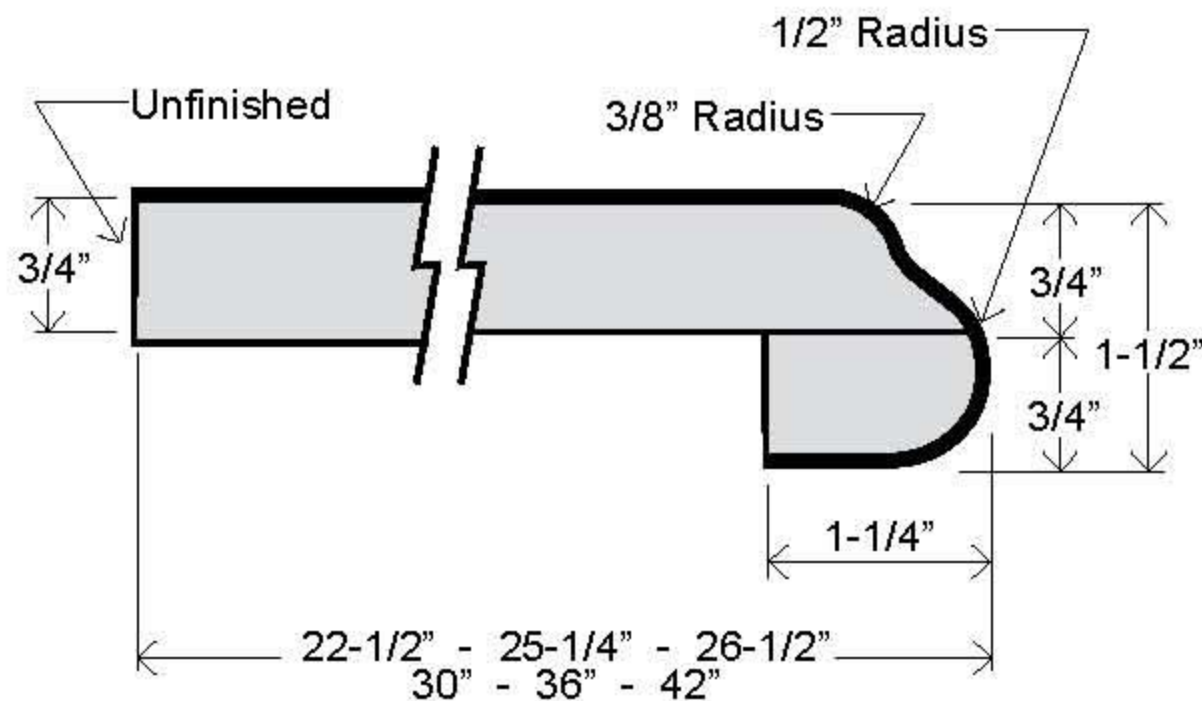

KITCHEN & VANITY TOP
SAV 19
SAV 22-1/2
SAK 25-1/4

BAR TOP
SAB 26-1/2
SAB 30
SAB 36
SAB 42

BAR TOP
SAB 15
SAB 18
SAB 26

FLAT DECK TOP
SAF 22-1/2
SAF 25-1/4
SAF 26-1/2
SAF 30
SAF 36
SAF 42

FEATURES

- Sculptured front nose, 1-1/2" thick
- 1/4" cove radius for easy cleaning
- Featuring 1" x 1" cove molding
- 3/8" MDF scribe for fitting out-of-square walls
- Kitchen and vanity tops feature 3" backsplash
- All bars feature sculptured profile wrap both sides
- Flat deck tops feature sculptured wrap front side, unfinished back side