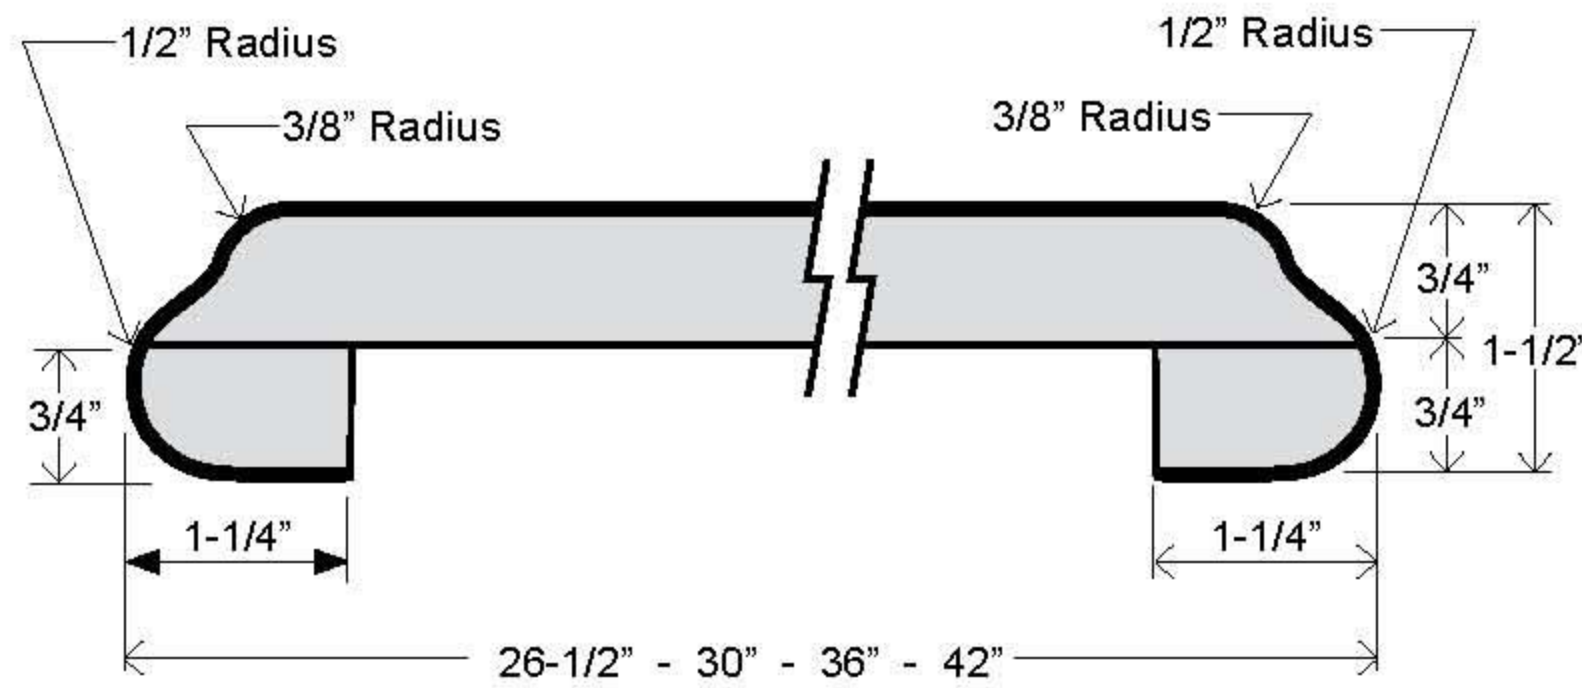

KITCHEN & VANITY TOP
SAV 19
SAV 22-1/2
SAK 25-1/4

BAR TOP
SAB 26-1/2
SAB 30
SAB 36
SAB 42

BAR TOP
SAB 15
SAB 18
SAB 26

FLAT DECK TOP
SAF 22-1/2
SAF 25-1/4
SAF 26-1/2
SAF 30
SAF 36
SAF 42

FEATURES

- Sculptured front nose, 1-1/2" thick
- 1/4" cove radius for easy cleaning
- Featuring 1" x 1" cove molding
- 3/8" MDF scribe for fitting out-of-square walls
- Kitchen and vanity tops feature 3" backsplash
- All bars feature sculptured profile wrap both sides
- Flat deck tops feature sculptured wrap front side, unfinished back side