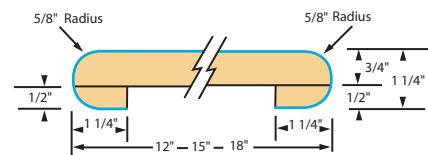

BAR TOP
ETB-12
ETB-15
ETB-18