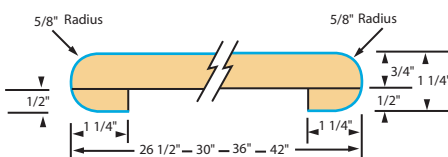

BAR TOP
ETB-26 1/2
ETB-30
ETB-36
ETB-42