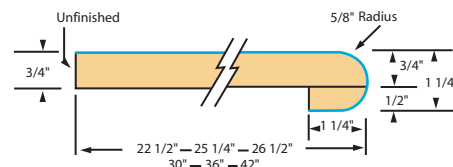

FLAT DECK TOP
ETFV-22 1/2
ETFK-25 1/4
ETFB-26 1/2
ETFB-30
ETFB-36
ETFB-42