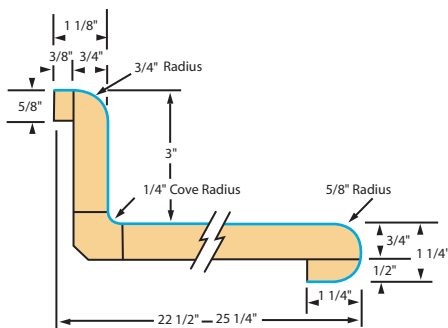

E-TOP #1200 (European Style)

E-Top #1200...fine European styling from Hartson-Kennedy...a countertop with an international flavor that compliments the new trend in today's kitchens. The 180° front-roll combines simplicity with state-of-the-art construction to create a unique countertop. This countertop is available in a wide selection of patterns, solids and woodgrains. Perfect for modern European kitchen design.

E-TOP #1200...another in the series of countertops from the nation's #1 manufacturer of countertops. Precision, quality, and integrity... the trademark of Hartson-Kennedy.

Features

- 180° front nose, 1 1/4" thick, the European look.
- 1/4" cove radius for easy cleaning.
- 3/8" scribe for fitting out-of-square walls.
- 1 1/4" front build-up for floating countertop installation.
- Kitchen and vanity tops feature 3" backsplash.
- 26 1/2" standard bars have 180° radius both sides.
- Wide bars have 180° radius both sides.
- Narrow bars have 180° radius both sides.
- Flat deck tops have 180° radius front side, raw back side.